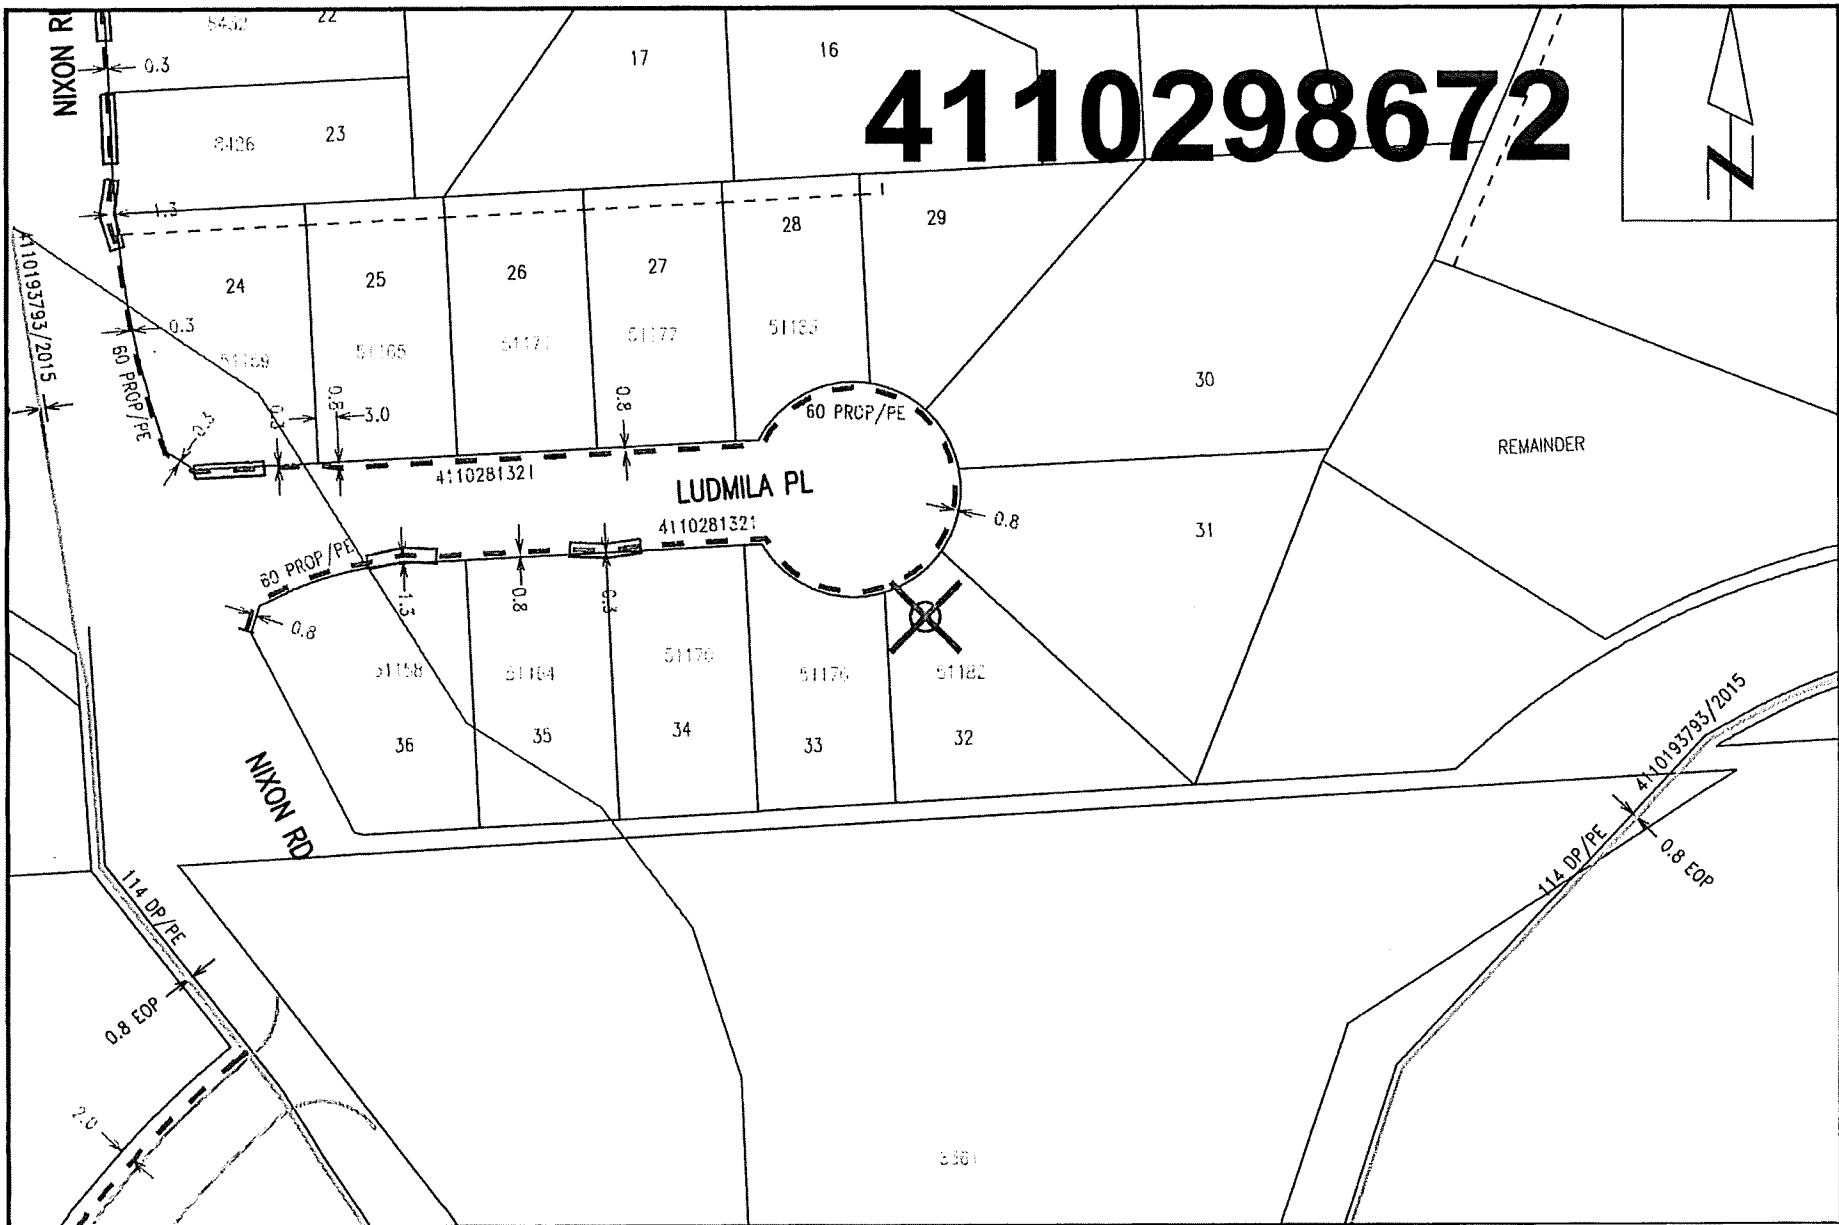

4110298672

Nearest Intersection: Allan Rd and Nixon Rd.
Distance from lot to intersection is 103 meters (32 degrees South of West).
View Scale: 1:1000

51182 Ludmila Pl, Chilliwack

Order #: 31004392 Prem #: 10089470 City Limits: Chilliwack

X: 1306048670.00 Y: 468848808.00

2018/05/31